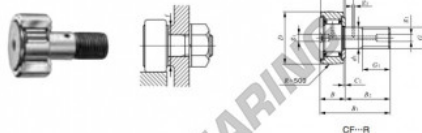

Rotelle con perno CF20-R-IKO - CF20-R-IKO

<https://www.123cuscinetti.ch/cuscinetti-supporti/cuscinetti-sfera/rotelle-perno/cf20-r-iko>

CAM FOLLOWERS

Standard Type Cam Followers With Cage/With Screwdriver Slot

Stud dia. mm	Identification number				Mass (Ref.)				
	Shield type		Sealed type		g	D	C	d ₁	G
	With crowned outer ring	With cylindrical outer ring	With crowned outer ring	With cylindrical outer ring					
20	CF 20	R			480	52	24	20	M20×1.5

Boundary dimensions mm										Mounting dimension f Min. mm	Maximum ignoring torque N·m	Ball dynamic load rating C N	Ball static load rating C ₀ N	Maximum allowable static load N
G ₁	B	B ₁	B ₂	B ₃	C ₁	G ₁	G ₂	r _{max}	(°)					
21	25.6max	66.1max	40.5	9	0.8	8	4	1		34	119	20 700	34 600	34 600

CARATTERISTICHE DEL PRODOTTO

Marchio	IKO
N° Ean13	3663952441405
Diametro interno	20 mm
Diametro interno	0.787" inch
Diametro esterno	52 mm
Diametro esterno	2.047" inch
Spessore	24 mm
Spessore	0.945" inch
Imballaggio	1