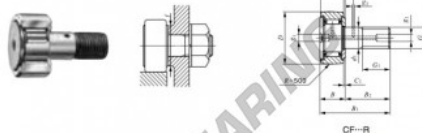

## Rotelle con perno CF10-1-R-IKO - CF10-1-R-IKO

<https://www.123cuscinetti.ch/cuscinetti-supporti/cuscinetti-sfera/rotelle-perno/cf10-1-r-iko>

### CAM FOLLOWERS

Standard Type Cam Followers With Cage/With Screwdriver Slot

Stud dia. mm	Identification number				Mass (Ref.)				
	Shield type		Sealed type		g	D	C	d <sub>1</sub>	G
	With crowned outer ring	With cylindrical outer ring	With crowned outer ring	With cylindrical outer ring					
10	CF 10-1	R			60	26	12	10	M10×1.25

Boundary dimensions mm										Mounting dimension f Min. mm	Maximum ignoring stress C	Ball dynamic load rating C <sub>0</sub>	Ball static load rating C <sub>0</sub>	Maximum allowable static load N
G <sub>1</sub>	B	B <sub>1</sub>	B <sub>2</sub>	B <sub>3</sub>	C <sub>1</sub>	g <sub>1</sub>	g <sub>2</sub>	r <sub>max</sub>	(°)					
12	13.2max	36.2max	23	—	0.6	*4	—	0.3	16	13.8	5 430	6 890	6 890	

## CARATTERISTICHE DEL PRODOTTO

Marchio	IKO
N° Ean13	3663952441160
Diametro interno	10 mm
Diametro esterno	26 mm
Spessore	12 mm
Imballaggio	1

[contatto@123cuscinetti.ch](mailto:contatto@123cuscinetti.ch)