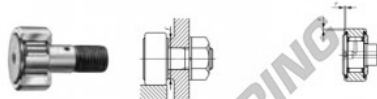

## Rotelle con perno CF30-1-VUU-IKO - CF30-1-VUU-IKO

<https://www.123cuscinetti.ch/cuscinetti-supporti/cuscinetti-sfera/rotelle-perno/cf30-1-vuu-iko>

### CAM FOLLOWERS

Standard Type Cam Followers Full Complement Type/With Screwdriver Slot

Stud dia. mm	Identification number				Mass (Ref.) g	D	C	d <sub>1</sub>						
	Shield type		Sealed type											
30	With crowned outer ring	With cylindrical outer ring	With crowned outer ring	With cylindrical outer ring	2 030	85	35	30						
	<b>CF 30-1 VUU</b>													
Boundary dimensions mm														
G	G <sub>1</sub>	B max	B <sub>1</sub> max	B <sub>2</sub>	B <sub>3</sub>	C <sub>1</sub>	g <sub>1</sub>	g <sub>2</sub>	f <sup>(1)</sup> Min. mm	Mounting dimension f <sup>(1)</sup> Min. mm	Maximum lightening torque C N·m	Basic dynamic load rating C N	Basic static load rating C <sub>0</sub> N	Maximum allowable static load C <sub>0</sub> N
M30 × 1.5	32	37	100	63	15	1	8	4	1	49	438	67 700	144 000	85 900

## CARATTERISTICHE DEL PRODOTTO

Marchio	IKO
N° Ean13	3663952440781
Diametro interno	30 mm
Diametro esterno	85 mm
Spessore	35 mm
Imballaggio	1

[contatto@123cuscinetti.ch](mailto:contatto@123cuscinetti.ch)