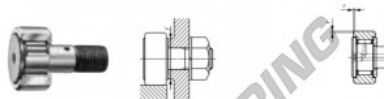

## Rotelle con perno CF30-V-IKO - CF30-V-IKO

<https://www.123cuscinetti.ch/cuscinetti-supporti/cuscinetti-sfera/rotelle-perno/cf30-v-iko>

### CAM FOLLOWERS

Standard Type Cam Followers Full Complement Type/With Screwdriver Slot

Stud dia. mm	Identification number								CF-V					
	Shield type				Sealed type				Mass (Ref.) g	D	C	d <sub>1</sub>		
	With crowned outer ring	With cylindrical outer ring	With crowned outer ring	With cylindrical outer ring	With crowned outer ring	With cylindrical outer ring	With crowned outer ring	With cylindrical outer ring						
30	CF30 V								1 870	80	35	30		
Boundary dimensions mm														
G	G <sub>1</sub>	B <sub>max</sub>	B <sub>1max</sub>	B <sub>2</sub>	B <sub>3</sub>	C <sub>1</sub>	g <sub>1</sub>	g <sub>2</sub>	f <sub>max</sub> (°)	f <sub>min</sub> mm	Mounting torque N·m	Basic dynamic load rating C N	Basic static load rating C <sub>0</sub> N	Maximum allowable static load N
M30 × 1.5	32	37	100	63	15	1	8	4	1	49	438	67 700	144 000	85 900

## CARATTERISTICHE DEL PRODOTTO

Marchio	IKO
N° Ean13	3663952440729
Diametro interno	30 mm
Diametro esterno	80 mm
Spessore	35 mm
Imballaggio	1

[contatto@123cuscinetti.ch](mailto:contatto@123cuscinetti.ch)