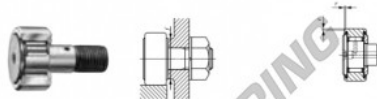

## Rotelle con perno CF20-VUU-IKO - CF20-VUU-IKO

<https://www.123cuscinetti.ch/cuscinetti-supporti/cuscinetti-sfera/rotelle-perno/cf20-vuu-iko>

### CAM FOLLOWERS

Standard Type Cam Followers Full Complement Type/With Screwdriver Slot

Stud dia. mm	Identification number								Mass (Ref.)					
	Shield type				Sealed type				g	D	C	d <sub>1</sub>		
	With crowned outer ring		With cylindrical outer ring		With crowned outer ring		With cylindrical outer ring							
20					CF 20 VUU				465	52	24	20		
Boundary dimensions mm														
G	G <sub>1</sub>	B <sub>max</sub>	B <sub>1 max</sub>	B <sub>2</sub>	B <sub>3</sub>	C <sub>1</sub>	g <sub>1</sub>	g <sub>2</sub>	f <sup>(1)</sup>	Mounting diameter f <sub>min</sub>	Maximum tightening torque C	Basic static load rating C <sub>0</sub>	Maximum allowable static load	
M20 × 1.5	21	25.6	66.1	40.5	9	0.8	8	4	1	34	119	33 200	64 500	37 500

## CARATTERISTICHE DEL PRODOTTO

Marchio	IKO
N° Ean13	3663952440583
Diametro interno	20 mm
Diametro esterno	52 mm
Spessore	24 mm
Peso	538 g
Imballaggio	1

[contatto@123cuscinetti.ch](mailto:contatto@123cuscinetti.ch)