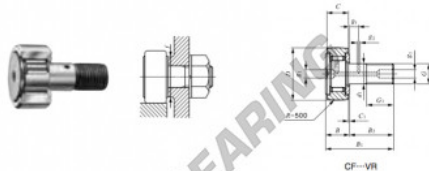

Rotelle con perno CF12-VR-IKO - CF12-VR-IKO

<https://www.123cuscinetti.ch/cuscinetti-supporti/cuscinetti-sfera/rotelle-perno/cf12-vr-iko>

CAM FOLLOWERS

Standard Type Cam Followers Full Complement Type/With Screwdriver Slot

Stud dia. mm	Identification number								Mass (Ref.)					
	Shield type				Sealed type				g	D	C	d ₁		
	With crowned outer ring	With cylindrical outer ring	With crowned outer ring	With cylindrical outer ring	With crowned outer ring	With cylindrical outer ring	With crowned outer ring	With cylindrical outer ring						
12	CF 12	VR							97	30	14	12		
Boundary dimensions mm														
G	G ₁	B _{max}	B _{1 max}	B ₂	B ₃	C ₁	g ₁	g ₂	f ⁽¹⁾ Min. mm	Mounting torque N·m	Basic dynamic load rating C N	Basic static load rating C ₀ N	Maximum allowable static load N	
M12×1.5	13	15.2	40.2	25	6	0.6	6	3	0.6	21	21.9	13 500	19 700	13 200

CARATTERISTICHE DEL PRODOTTO

Marchio	IKO
N° Ean13	3663952440392
Diametro interno	12 mm
Diametro esterno	30 mm
Spessore	14 mm
Imballaggio	1

contatto@123cuscinetti.ch

CRT4 de Lesquin 60 Rue Du Haut De Sainghin 59273 Fretin FRANCE