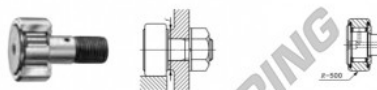

Rotelle con perno CF10-1-VUURM-IKO - CF10-1-VUURM-IKO

<https://www.123cuscinetti.ch/cuscinetti-supporti/cuscinetti-sfera/rotelle-perno/cf10-1-vuurm-iko>

CAM FOLLOWERS

Standard Type Cam Followers Full Complement Type/With Screwdriver Slot

CF-VUUR

| Stud dia. mm | Identification number | | | | | | | | Mass (Ref.) | | | | | |
|------------------------|-------------------------|------------------|-----------------------------|----------------|-------------------------|----------------|-----------------------------|----------------|--------------------------------|---------------------------|---|---|--|-------|
| | Shield type | | | | Sealed type | | | | g | D | C | d ₁ | | |
| | With crowned outer ring | | With cylindrical outer ring | | With crowned outer ring | | With cylindrical outer ring | | | | | | | |
| 10 | CF 10-1 VUURM | | | | | | | | 61 | 26 | 12 | 10 | | |
| Boundary dimensions mm | | | | | | | | | | | | | | |
| G | G ₁ | B _{max} | B _{1 max} | B ₂ | B ₃ | C ₁ | g ₁ | g ₂ | f ⁽¹⁾ Min. mm | Mounting torque N·m | Basic dynamic load rating C N | Basic static load rating C ₀ N | Maximum allowable static load N | |
| M10 X 1 | 12 | 13.2 | 36.2 | 23 | — | 0.6 | *4 | — | 0.3 | 16 | 14.7 | 9 570 | 14 500 | 8 650 |

CARATTERISTICHE DEL PRODOTTO

| | |
|------------------|------------------|
| Marchio | IKO |
| N° Ean13 | 3663952440361 |
| Diametro interno | 10 mm |
| Diametro interno | 0.394" inch |
| Diametro esterno | 26 mm |
| Diametro esterno | 1.024" inch |
| Spessore | 12 mm |
| Spessore | 0.472" inch |
| Peso | 350 g |
| Imballaggio | - |
| Standard | Nessuno standard |