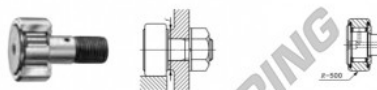

## Rotelle con perno CF10-VUURM-IKO - CF10-VUURM-IKO

<https://www.123cuscinetti.ch/cuscinetti-supporti/cuscinetti-sfera/rotelle-perno/cf10-vuurm-iko>

### CAM FOLLOWERS

Standard Type Cam Followers Full Complement Type/With Screwdriver Slot

CF-VUUR

Stud dia. mm	Identification number				Mass (Ref.)			
	Shield type		Sealed type		g	D	C	d <sub>1</sub>
	With crowned outer ring	With cylindrical outer ring	With crowned outer ring	With cylindrical outer ring				
10			CF 10	VUURM	46	22	12	10