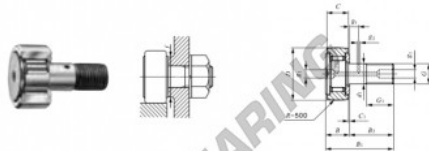

Rotelle con perno CF8-VRM-IKO - CF8-VRM-IKO

<https://www.123cuscinetti.ch/cuscinetti-supporti/cuscinetti-sfera/rotelle-perno/cf8-vmr-iko>

CAM FOLLOWERS

Standard Type Cam Followers Full Complement Type/With Screwdriver Slot

Stud dia. mm	Identification number								Mass (Ref.)					
	Shield type				Sealed type				g	D	C	d_1		
	With crowned outer ring		With cylindrical outer ring		With crowned outer ring		With cylindrical outer ring							
8	CF	8	VRM						29	19	11	8		
Boundary dimensions mm														
G	G_1	B max	B_1 max	B_2	B_3	C_1	g_1	g_2	f Min. mm	Mounting torque C N·m	Basic dynamic load rating C_0 N	Basic static load rating C_0 N	Maximum allowable static load N	
M 8×1	10	12.2	32.2	20	—	0.6	*4	—	0.3	13	7.1	8 170	11 200	4 620

CARATTERISTICHE DEL PRODOTTO

Marchio	IKO
N° Ean13	3663952440163
Diametro interno	8 mm
Diametro esterno	19 mm
Spessore	11 mm
Imballaggio	1

contatto@123cuscinetti.ch

CRT4 de Lesquin 60 Rue Du Haut De Sainghin 59273 Fretin FRANCE