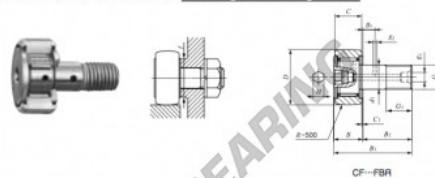

Rotelle con perno CF10-FBR-IKO - CF10-FBR-IKO

<https://www.123cuscinetti.ch/cuscinetti-supporti/cuscinetti-sfera/rotelle-perno/cf10-fbr-iko>

IKO

CAM FOLLOWERS

Stainless Steel Made Cam Followers With Cage/With Hexagon Hole

Stud dia. mm	Identification number				Mass (Ref.) g	D	C	d ₁	G	G ₁				
	Shield type		Sealed type											
	With crowned outer ring	With cylindrical outer ring	With ribbed outer ring	With cylindrical outer ring										
10	CF 10 FBR				45	22	12	10	M10 x 1.25	12				
Boundary dimensions mm										Mounting dimension f Min. mm	Maximum tightening torque N·m	Basic dynamic load rating C N	Basic static load rating C ₀ N	Maximum allowable static load N
B	B ₁	B ₂	B ₃	C ₁	g ₁	g ₂	H	r _{3min} ⁽¹⁾						
13.2 max	36.2 max	23	—	0.6	—	—	5	—	16	13.8	4 340	5 510	5 510	

CARATTERISTICHE DEL PRODOTTO

Marchio	IKO
N° Ean13	3663952439990
Diametro interno	10 mm
Diametro esterno	22 mm
Spessore	12 mm
Imballaggio	1

contatto@123cuscinetti.ch

CRT4 de Lesquin 60 Rue Du Haut De Sainghin 59273 Fretin FRANCE