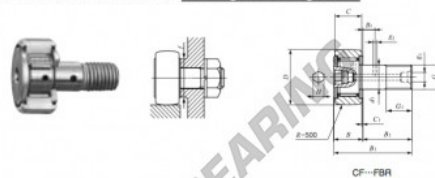

Rotelle con perno CF6-FBR-IKO - CF6-FBR-IKO

<https://www.123cuscinetti.ch/cuscinetti-supporti/cuscinetti-sfera/rotelle-perno/cf6-fbr-iko>

IKO

CAM FOLLOWERS

Stainless Steel Made Cam Followers With Cage/With Hexagon Hole

| Stud dia. mm | Identification number | | | | Mass (Ref.) g | D | C | d ₁ | G | G ₁ |
|-----------------|----------------------------|--------------------------------|---------------------------|--------------------------------|---------------------|----|----|----------------|-------|----------------|
| | Shield type | | Sealed type | | | | | | | |
| | With crowned outer ring | With cylindrical outer ring | With ribbed outer ring | With cylindrical outer ring | | | | | | |
| 6 | CF | 6 | FBR | | 18,5 | 16 | 11 | 6 | M 6×1 | B |

| Boundary dimensions mm | | | | | | | | Mounting dimension f Min. mm | Maximum tightening torque N·m | Basic dynamic load rating C N | Basic static load rating C ₀ N | Maximum allowable static load N |
|------------------------|----------------|----------------|----------------|----------------|----------------|---|----------------------------------|--|--|--|--|--|
| B | B ₁ | B ₂ | B ₃ | C ₁ | g ₁ | H | r _{3min} ⁽¹⁾ | | | | | |
| 12.2 max | 28.2 max | 16 | — | 0.6 | — | 3 | — | 11 | 2.7 | 2 930 | 2 920 | 1 950 |

CARATTERISTICHE DEL PRODOTTO

| | |
|------------------|---------------|
| Marchio | IKO |
| N° Ean13 | 3663952439969 |
| Diametro interno | 6 mm |
| Diametro esterno | 16 mm |
| Spessore | 11 mm |
| Imballaggio | 1 |