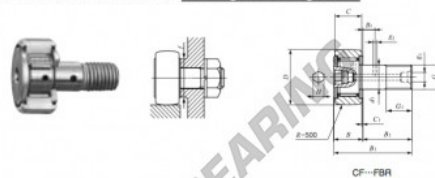

Rotelle con perno CF5-FBR-IKO - CF5-FBR-IKO

<https://www.123cuscinetti.ch/cuscinetti-supporti/cuscinetti-sfera/rotelle-perno/cf5-fbr-iko>

IKO

CAM FOLLOWERS

Stainless Steel Made Cam Followers With Cage/With Hexagon Hole

Stud dia. mm	Identification number				Mass (Ref.) g	D	C	d ₁	G	G ₁			
	Shield type With crowned outer ring	Shield type With cylindrical outer ring	Sealed type With ribbed outer ring	Sealed type With cylindrical outer ring									
5	CF	5	FBR		10.3	13	9	5	M	5×0.8	7.5		
Boundary dimensions mm				Mounting dimension f Min. mm	Maximum tightening torque N·m	Basic dynamic load rating C N	Basic static load rating C ₀ N	Maximum allowable static load N					
B	B ₁	B ₂	B ₃						C ₁	g ₁	g ₂	H	r _{3min} ⁽¹⁾
10	23	13	—	0.5	—	—	3	0.3	9.3	1.6	1930	1730	1260

CARATTERISTICHE DEL PRODOTTO

Marchio	IKO
N° Ean13	3663952439921
Diametro interno	5 mm
Diametro esterno	13 mm
Spessore	9 mm
Imballaggio	1

contatto@123cuscinetti.ch

CRT4 de Lesquin 60 Rue Du Haut De Sainghin 59273 Fretin FRANCE