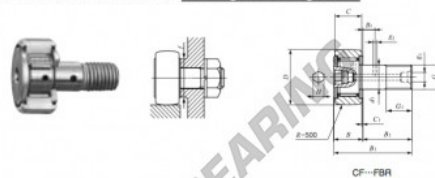

Rotelle con perno CF4-FBR-IKO - CF4-FBR-IKO

<https://www.123cuscinetti.ch/cuscinetti-supporti/cuscinetti-sfera/rotelle-perno/cf4-fbr-iko>

IKO

CAM FOLLOWERS

Stainless Steel Made Cam Followers With Cage/With Hexagon Hole

Stud dia. mm	Identification number				Mass (Ref.)	D	C	d ₁	G	G ₁			
	Shield type With crowned outer ring	Shield type With cylindrical outer ring	Sealed type With ribbed outer ring	Sealed type With cylindrical outer ring									
4	CF	4	FBR		7.4	12	8	4	M 4x0.7	8			
Boundary dimensions mm						Mounting dimension f Min. mm	Maximum tightening torque N·m	Basic dynamic load rating C N	Basic static load rating C ₀ N	Maximum allowable static load N			
B	B ₁	B ₂	B ₃	C ₁	g ₁						g ₂	H	r _{3min} ⁽¹⁾
9	20	11	—	0.5	—	—	2.5	0.3	8.3	0.78	1 650	1 270	834

CARATTERISTICHE DEL PRODOTTO

Marchio	IKO
N° Ean13	3663952439884
Diametro interno	4 mm
Diametro esterno	12 mm
Spessore	8 mm
Imballaggio	1

contatto@123cuscinetti.ch

CRT4 de Lesquin 60 Rue Du Haut De Sainghin 59273 Fretin FRANCE